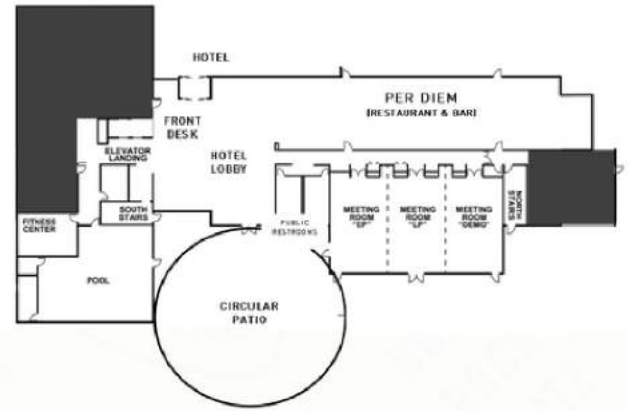

Find what you need with 3,000 sq ft of flexible, private rental space, lots of natural light, access to the patio, planning resources, and more.

EVENT SPACE	CLASSROOM	THEATRE	BANQUET	COCKTAIL RECEPTION	SIT DOWN RECEPTION	CONFERENCE	U-SHAPE
EP ROOM	50	100	50	50 - 70	30 - 50	50	20
LP ROOM	50	100	50	50 - 70	30 - 50	50	20
DEMO ROOM	50	100	50	50 - 70	30 - 50	50	20
PLATINUM BALLROOM	200	250	150	150 - 250	120 - 150	50	60
CIRCULAR PATIO	--	100	--	100 - 200	--	--	--